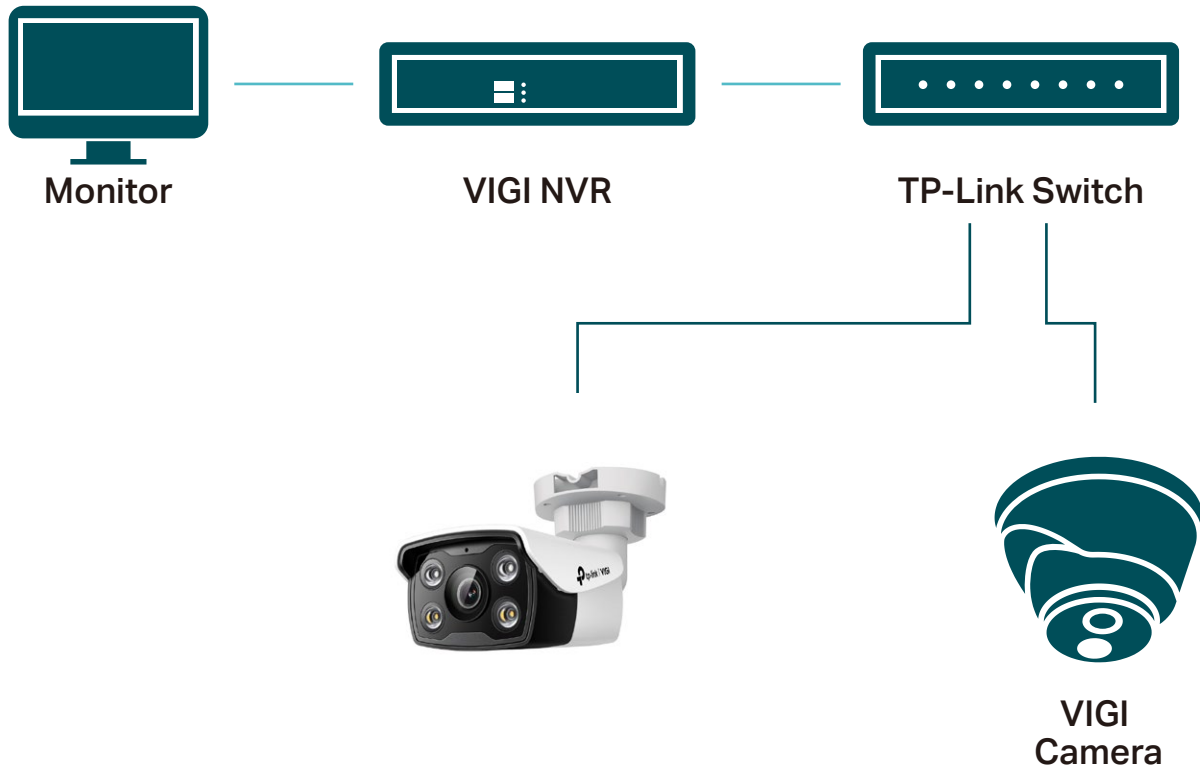

Line-Crossing
Detection

Object Removal
Detection

Object Abandoned
Detection

Region Entering
Detection

Region Exiting
Detection

Motion
Detection

Camera
Tampering

// SmartVid

Smart IR

Keeps objects from being under-rendered when far away or overexposed when close to camera at night.

WDR

Wide Dynamic Range

Adjusts for lighting contrast to minimize shadowing effects and renders images true to life.

3D DNR

Removes abnormal pixelation to provide clearer video and eliminate distortion.

// VIGI Surveillance Solution

The VIGI professional surveillance system by TP-Link is dedicated to protecting the business that you've worked hard to build—whenever, wherever.

Outstanding functions, reliable quality guarantees, and simplified installation work together to ensure your business stays safe and sound.

// Flexible Installation

Find the perfect vantage point by simply securing your camera to the ceiling, wall, or pole.