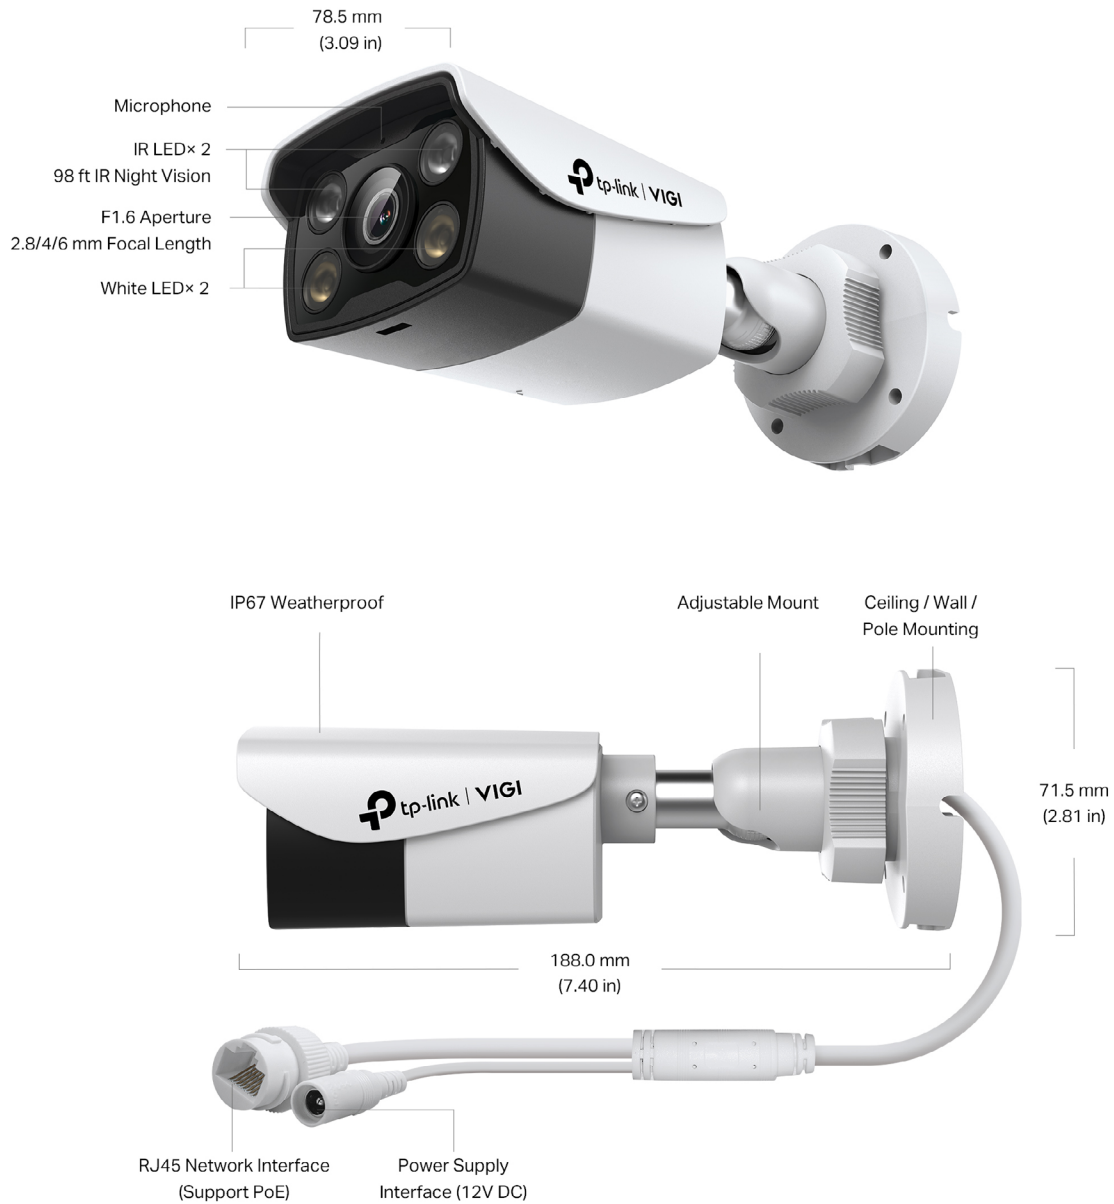

Build Features

*Calculations based on laboratory testing using a 3MP VIGI camera, and an actual performance may vary according to the amount of activity recorded, resolution and other variables.

Specifications are subject to change without notice and can be found at www.tp-link.com.

©2024 TP-Link