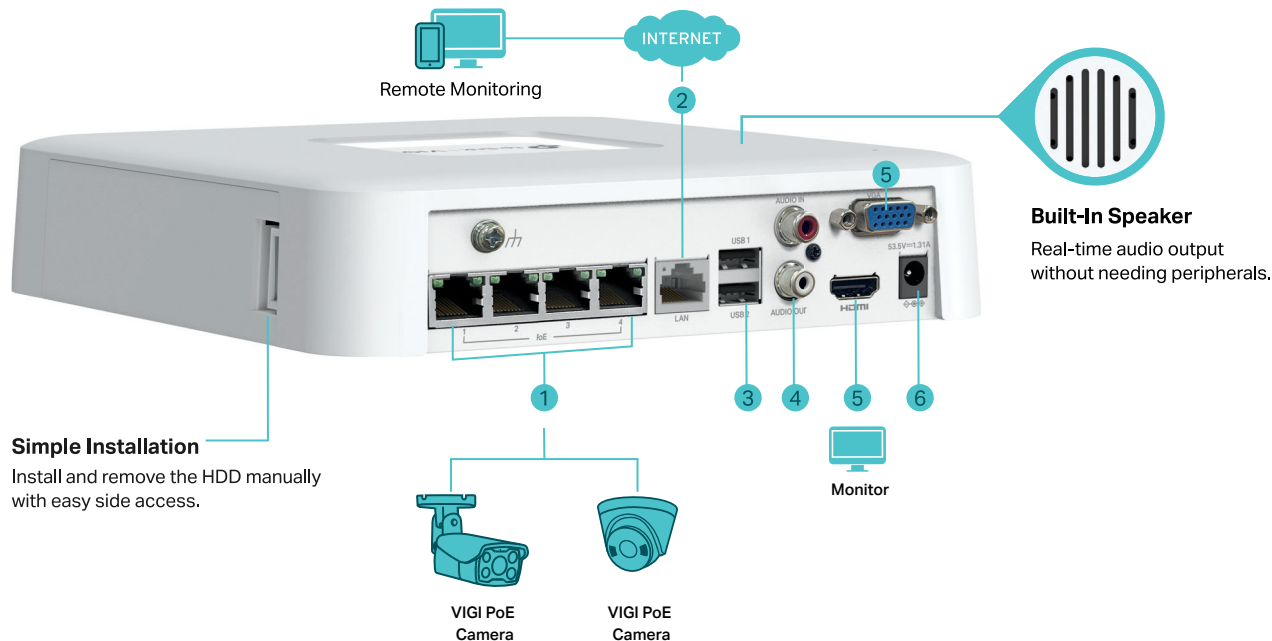

#### Simplified Deployment with PoE+

Easily connect and power your PoE camera with one RJ45 cable transmitting both data and power. No power adapter needed.

#### Easy Management

Seamlessly manage the NVR and connected cameras via the web UI, NVR UI, VIGI app, and VIGI Security Manager. Customize the management systems to suit your specific needs.

# Network Topology

1. Four PoE Ports to Connect and Power Your Camera
2. LAN Port for Ethernet Connection
3. Two USB Ports for Mouse, Keyboard, or Mobile Hard Disk Connection<sup>^</sup>
4. AUDIO IN and AUDIO OUT for Two-Way Audio
5. HDMI and VGA Ports for Video Output
6. Power Supply