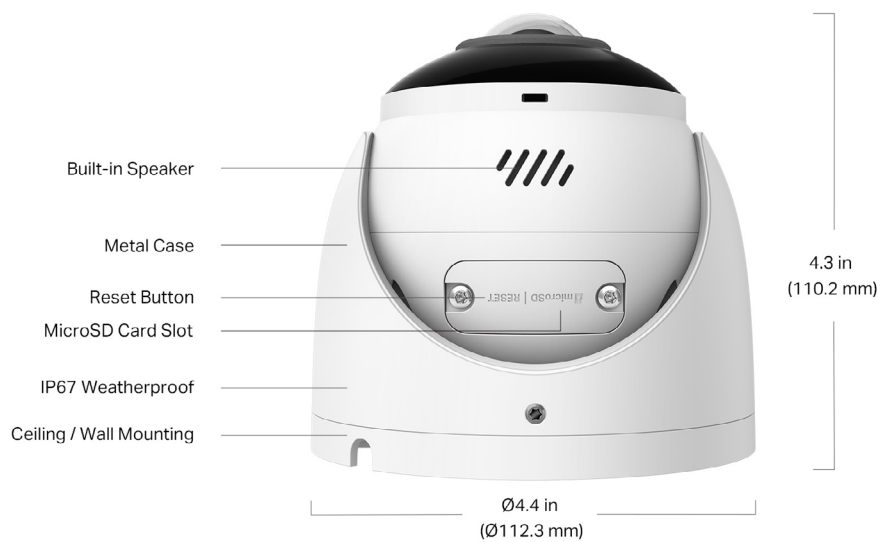

// Flexible Installation

Easily route your camera's cable into a dropped ceiling or avoid drilling by slotting it through the camera's side outlet.

// Build Features

// Specifications

Camera	
Product Model	InSight S485PI
Image Sensor	1/2.7" Progressive Scan CMOS
Shutter Speed	1/3 to 1/10000 s
Slow Shutter	Yes
Min. Illumination	0.005 Lux; 0 Lux with IR light
Day/Night Mechanism	IR Cut Filter
Day/Night Switch	Unified/ Scheduled/ Auto
Lens	
Type	Fixed Focal Lens
Focal Length	1.65 mm
Aperture	F2.0
FOV	1.65mm: <ul style="list-style-type: none">• Horizontal FOV: 180°• Vertical FOV: 86°• Diagonal FOV: 180°
Lens Mount	M12
DORI Distance	1.65mm <ul style="list-style-type: none">• Detect: 44 m (144.36 ft)• Observe: 18.33 m (60.15 ft)• Recognize: 8.8 m (28.87 ft)• Identify: 4.4 m (14.44 ft)
Angle Adjustment (Manual)	
Range	Pan: 0° to 360°, Tilt: 0° to 75°, Rotation: 0° to 360°
Illuminator	
IR LED	Quantity: 4 Range: 20m (65.62ft) Wavelength: 850nm
Illuminator On/Off Control	Auto/Scheduled/Always on/Always off