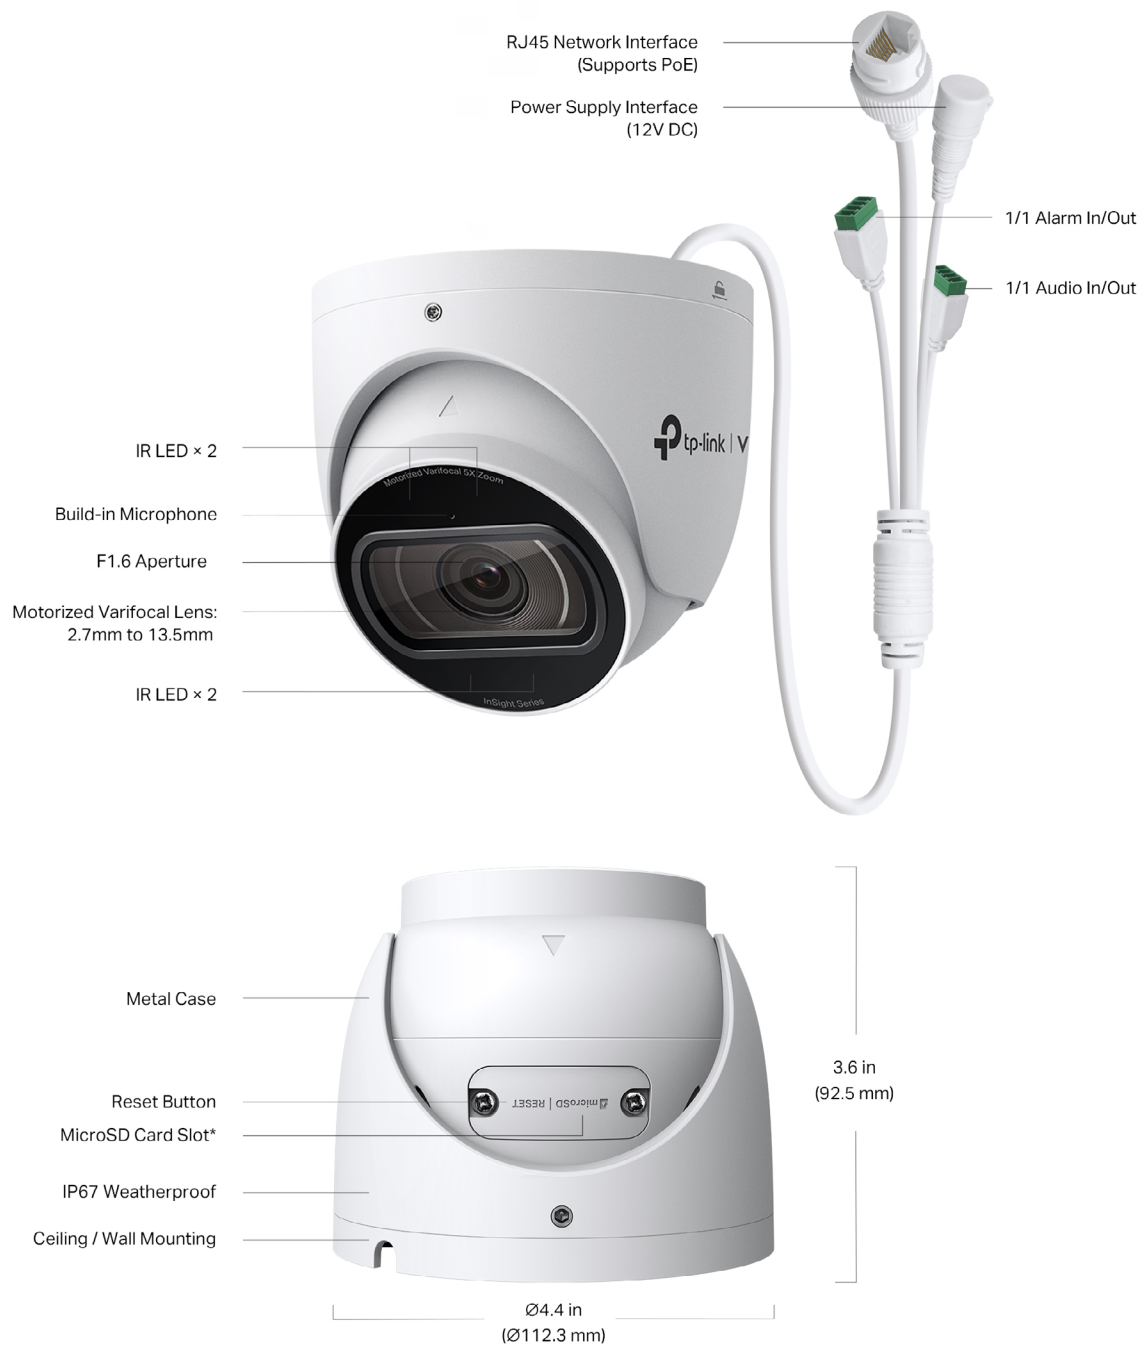

Outstanding functions, reliable quality guarantees, and simplified installation work together to ensure your business stays safe and sound.

// Flexible Installation

Easily route your camera's cable into a dropped ceiling or avoid drilling by slotting it through the camera's side outlet.

// Build Features

*SD card is not included in the package.

// Specifications

Camera	
Product Model	InSight S445ZI
Image Sensor	1/2.9" Progressive Scan CMOS
Shutter Speed	1/3 to 1/10000 s
Slow Shutter	Yes
Min. Illumination	0.005 Lux; 0 Lux with IR Light
Day/Night Mechanism	IR Cut Filter
Day/Night Switch	Unified/ Scheduled/ Auto
Lens	
Type	Motorized Varifocal Lens
Focal Length	2.7-13.5 mm (5X Optical Zoom)
Aperture	F1.6
FOV	2.7-13.5 mm: <ul style="list-style-type: none">• Horizontal FOV: 29.6°-102.0°• Vertical FOV: 16.8°-53.8°• Diagonal FOV: 34.1°-122.8°
Lens Mount	φ14
DORI Distance	2.7-13.5 mm: <ul style="list-style-type: none">• Detect: 66-207 m (217-579 ft)• Observe: 28-86 m (92-282 ft)• Recognize: 13-41 m (43-135 ft)• Identify: 7-21 m (23-69 ft)
Angle Adjustment (Manual)	
Range	Pan: 0° to 360°, Tilt: 0° to 77°, Rotation: 0° to 360°
Illuminator	
IR LED	<ul style="list-style-type: none">• Quantity: 4• Range: 60m (197ft)• Wavelength: 850nm