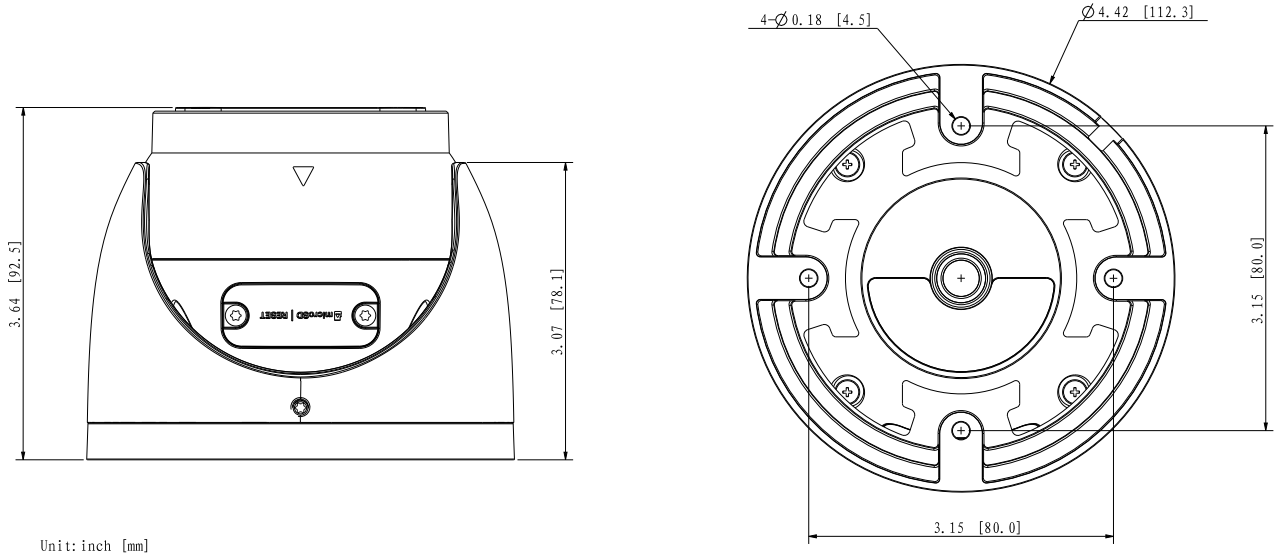

Dimensions

**Micro SD card is not included in the package.

Specifications are subject to change without notice and can be found at www.vigi.com.

©2025 TP-Link