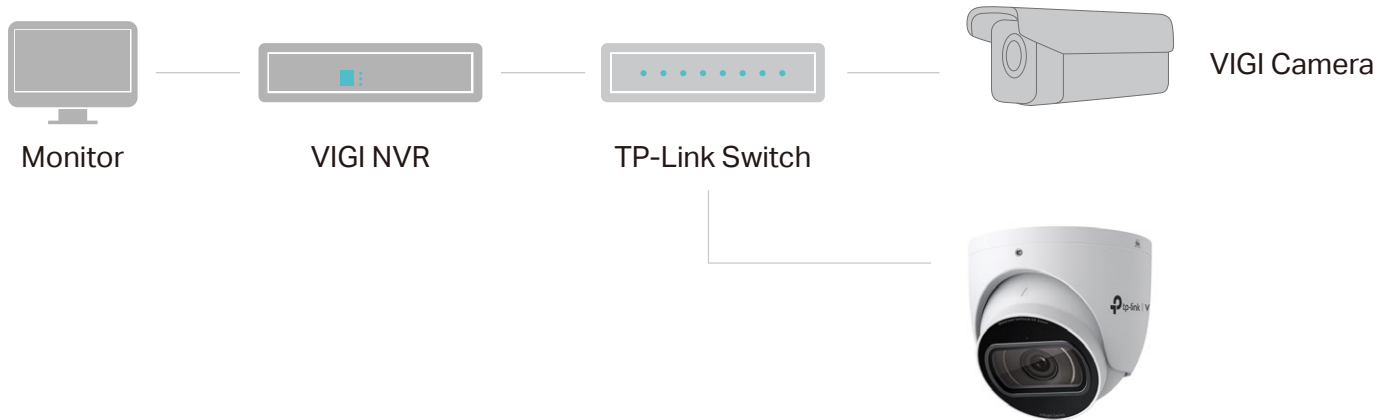

// Smart Detection

Intrusion
Detection

Line-Crossing
Detection

Object Removal
Detection

Object Abandoned
Detection

Scene Change
Detection

Region Entering
Detection

Region Exiting
Detection

Loitering
Detection

Abnormal Sound
Detection

// VIGI Surveillance Solution

The VIGI professional surveillance system by TP-Link is dedicated to protecting the business that you've worked hard to build—whenever, wherever.

Outstanding functions, reliable quality guarantees, and simplified installation work together to ensure your business stays safe and sound.

// Flexible Installation

Easily route your camera's cable into a dropped ceiling or avoid drilling by slotting it through the camera's side outlet.

// Build Features

*SD card is not included in the package.

// Specifications

Camera	
Product Model	InSight S445ZI
Image Sensor	1/2.9" Progressive Scan CMOS
Shutter Speed	1/3 to 1/10000 s
Slow Shutter	Yes
Min. Illumination	0.005 Lux; 0 Lux with IR Light
Day/Night Mechanism	IR Cut Filter
Day/Night Switch	Unified/ Scheduled/ Auto
Lens	
Type	Motorized Varifocal Lens
Focal Length	2.7-13.5 mm (5X Optical Zoom)
Aperture	F1.6
FOV	2.7-13.5 mm: <ul style="list-style-type: none">• Horizontal FOV: 29.6°-102.0°• Vertical FOV: 16.8°-53.8°• Diagonal FOV: 34.1°-122.8°
Lens Mount	φ14
DORI Distance	2.7-13.5 mm: <ul style="list-style-type: none">• Detect: 66-207 m (217-579 ft)• Observe: 28-86 m (92-282 ft)• Recognize: 13-41 m (43-135 ft)• Identify: 7-21 m (23-69 ft)
Angle Adjustment (Manual)	
Range	Pan: 0° to 360°, Tilt: 0° to 77°, Rotation: 0° to 360°
Illuminator	
IR LED	<ul style="list-style-type: none">• Quantity: 4• Range: 60m (197ft)• Wavelength: 850nm