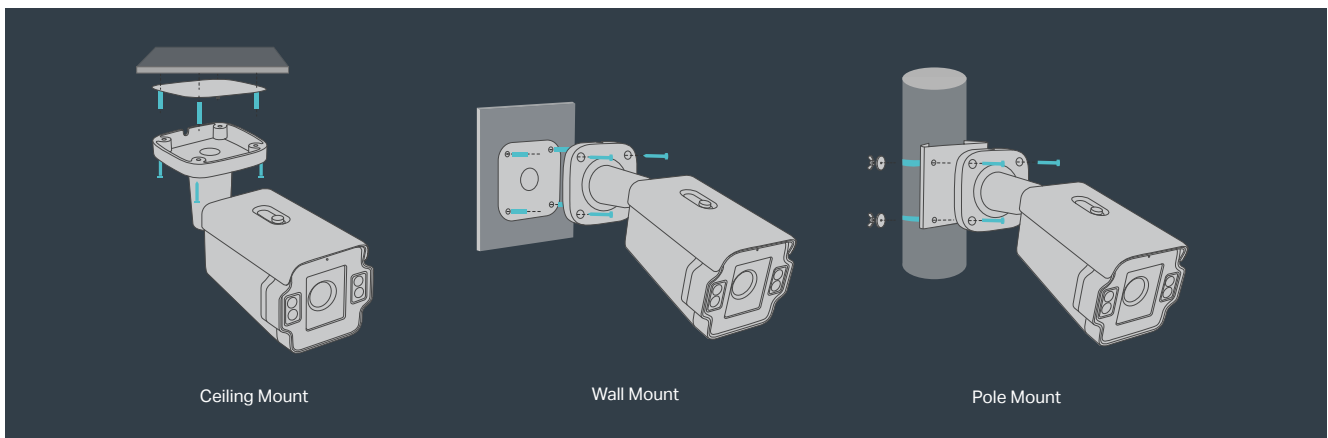

// Smart Detection

Intrusion
Detection

Line-Crossing
Detection

Object Removal
Detection

Object Abandoned
Detection

Scene Change
Detection

Region Entering
Detection

Region Exiting
Detection

Outstanding functions, reliable quality guarantees, and simplified installation work together to ensure your business stays safe and sound.

// Flexible Installation

Find the perfect vantage point by simply securing your camera to the ceiling, wall, or pole.*

// Build Features

*SD card is not included in the package

// Specifications

Camera	
Product Model	InSight S345ZI
Image Sensor	1/2.9" Progressive Scan CMOS
Shutter Speed	1/3 to 1/10000 s
Slow Shutter	Yes
Min. Illumination	0.005 Lux; 0 Lux with IR Light
Day/Night Mechanism	IR Cut Filter
Day/Night Switch	Unified/ Scheduled/ Auto
Lens	
Type	Motorized Varifocal Lens
Focal Length	2.7-13.5 mm (5X Optical Zoom)
Aperture	F1.6
FOV	2.7-13.5 mm: <ul style="list-style-type: none">• Horizontal FOV: 29.6°-102.0°• Vertical FOV: 16.8°-53.8°• Diagonal FOV: 34.1°-122.8°
Lens Mount	ϕ14
DORI Distance	2.7-13.5 mm: <ul style="list-style-type: none">• Detect: 66-207 m (217-579 ft)• Observe: 28-86 m (92-282 ft)• Recognize: 13-41 m (43-135 ft)• Identify: 7-21 m (23-69 ft)
Angle Adjustment (Manual)	
Range	Pan: 0° to 360°, Tilt: 0° to 90°, Rotation: 0° to 360°
Illuminator	
IR LED	Quantity: 4 Range: 60m Wavelength: 850nm
Illuminator On/Off Control	Auto/Scheduled/Always on/Always off