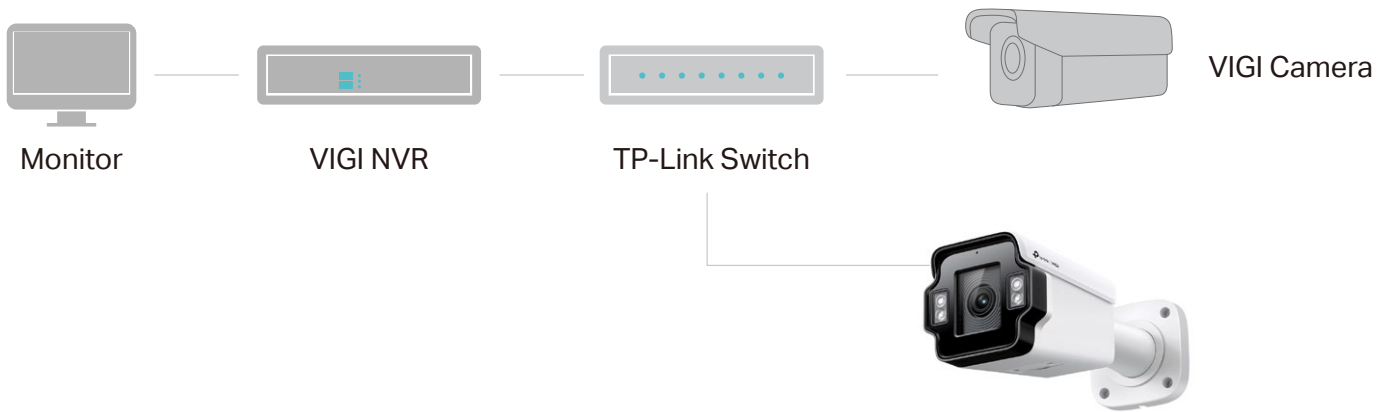

// Smart Detection

Intrusion
Detection

Line-Crossing
Detection

Object Removal
Detection

Object Abandoned
Detection

Scene Change
Detection

Region Entering
Detection

Region Exiting
Detection

Loitering
Detection

Abnormal Sound
Detection

// VIGI Surveillance Solution

The VIGI professional surveillance system by TP-Link is dedicated to protecting the business that you've worked hard to build—whenever, wherever.

Outstanding functions, reliable quality guarantees, and simplified installation work together to ensure your business stays safe and sound.

// Flexible Installation

Find the perfect vantage point by simply securing your camera to the ceiling, wall, or pole.*

// Build Features

*SD card is not included in the package

// Specifications

Camera	
Product Model	InSight S345ZI
Image Sensor	1/2.9" Progressive Scan CMOS
Shutter Speed	1/3 to 1/10000 s
Slow Shutter	Yes
Min. Illumination	0.005 Lux; 0 Lux with IR Light
Day/Night Mechanism	IR Cut Filter
Day/Night Switch	Unified/ Scheduled/ Auto
Lens	
Type	Motorized Varifocal Lens
Focal Length	2.7-13.5 mm (5X Optical Zoom)
Aperture	F1.6
FOV	2.7-13.5 mm: <ul style="list-style-type: none">• Horizontal FOV: 29.6°-102.0°• Vertical FOV: 16.8°-53.8°• Diagonal FOV: 34.1°-122.8°
Lens Mount	ϕ14
DORI Distance	2.7-13.5 mm: <ul style="list-style-type: none">• Detect: 66-207 m (217-579 ft)• Observe: 28-86 m (92-282 ft)• Recognize: 13-41 m (43-135 ft)• Identify: 7-21 m (23-69 ft)
Angle Adjustment (Manual)	
Range	Pan: 0° to 360°, Tilt: 0° to 90°, Rotation: 0° to 360°
Illuminator	
IR LED	Quantity: 4 Range: 60m Wavelength: 850nm
Illuminator On/Off Control	Auto/Scheduled/Always on/Always off