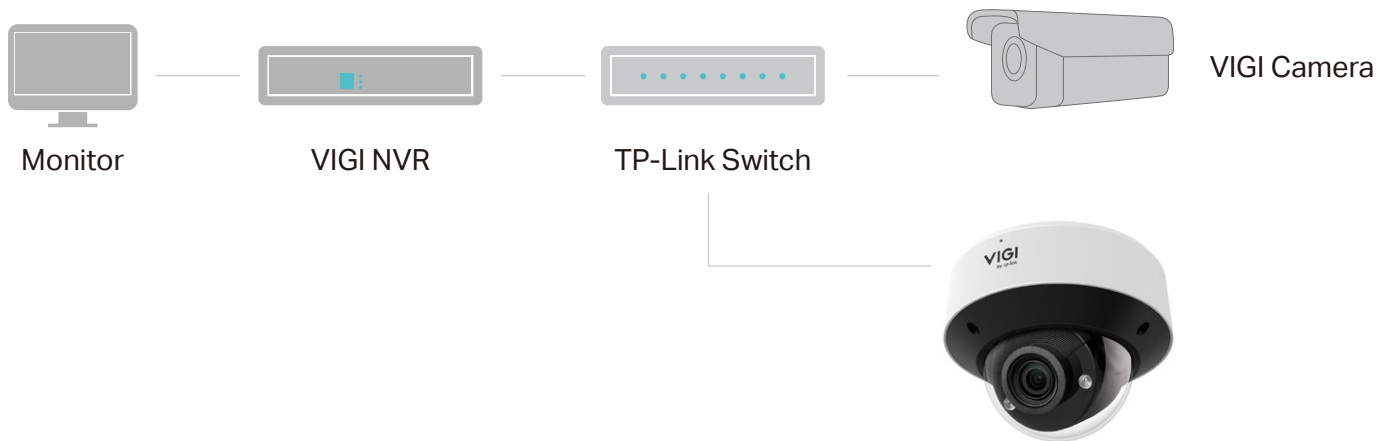

// Smart Detection

Intrusion
Detection

Line-Crossing
Detection

Object Removal
Detection

Object Abandoned
Detection

Scene Change
Detection

Region Entering
Detection

Region Exiting
Detection

Loitering
Detection

Abnormal Sound
Detection

// VIGI Surveillance Solution

The VIGI professional surveillance system by TP-Link is dedicated to protecting the business that you've worked hard to build—whenever, wherever.

Outstanding functions, reliable quality guarantees, and simplified installation work together to ensure your business stays safe and sound.

// Flexible Installation

Easily route your camera's cable into a dropped ceiling or avoid drilling by slotting it through the camera's side outlet.

// Build Features

*SD card is not included in the package.

// Specifications

Camera	
Product Model	InSight S245ZI
Image Sensor	1/2.9" Progressive Scan CMOS
Shutter Speed	1/3 to 1/10000 s
Slow Shutter	Yes
Min. Illumination	0.005 Lux; 0 Lux with IR Light
Day/Night Mechanism	IR Cut Filter
Day/Night Switch	Unified/ Scheduled/ Auto
Lens	
Type	Motorized Varifocal Lens
Focal Length	2.7-13.5 mm (5X Optical Zoom)
Aperture	F1.6
FOV	2.7-13.5 mm: <ul style="list-style-type: none">• Horizontal FOV: 29.6°-102.0°• Vertical FOV: 16.8°-53.8°• Diagonal FOV: 34.1°-122.8°
Lens Mount	φ14
DORI Distance	2.7-13.5 mm: <ul style="list-style-type: none">• Detect: 62-200 m (203-656 ft)• Observe: 27-84 m (89-276 ft)• Recognize: 13-40 m (43-131 ft)• Identify: 7-21 m (23-69 ft)
Angle Adjustment (Manual)	
Range	Pan: 0° to 350°, Tilt: 0° to 75°, Rotate: 0° to 344°
Illuminator	
IR LED	<ul style="list-style-type: none">• Quantity: 4• Range: 60m (197ft)• Wavelength: 850nm
Illuminator On/Off Control	Auto/Scheduled/Always on/Always off