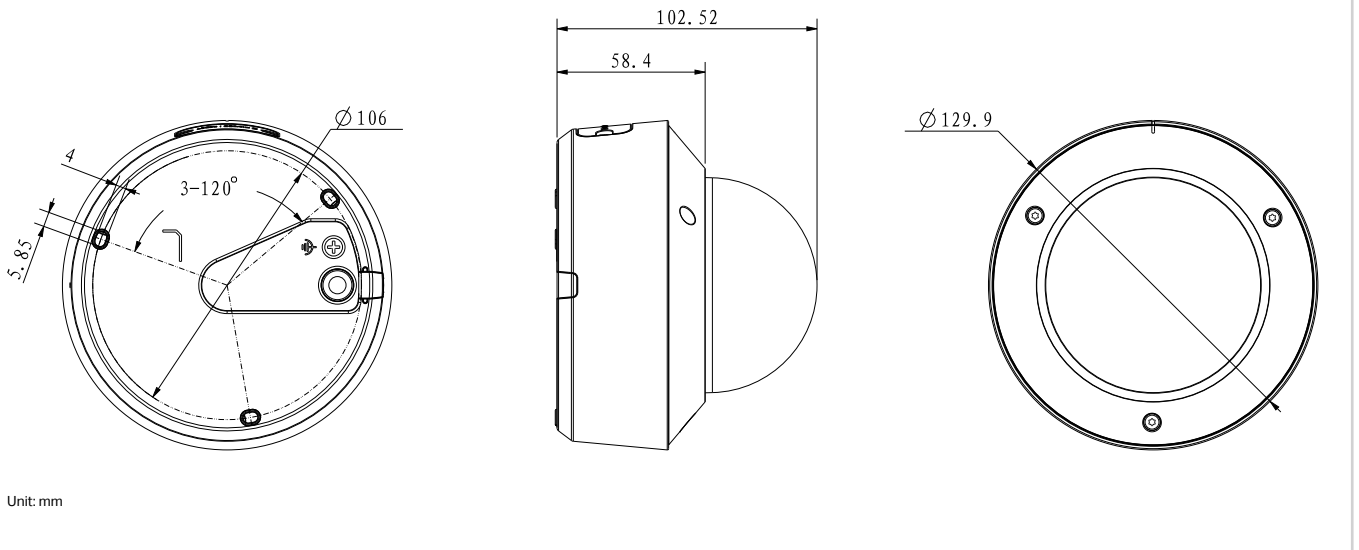

Dimensions

*1SD card is not included in the package.

Specifications are subject to change without notice and can be found at www.vigi.com.

©2025 TP-Link