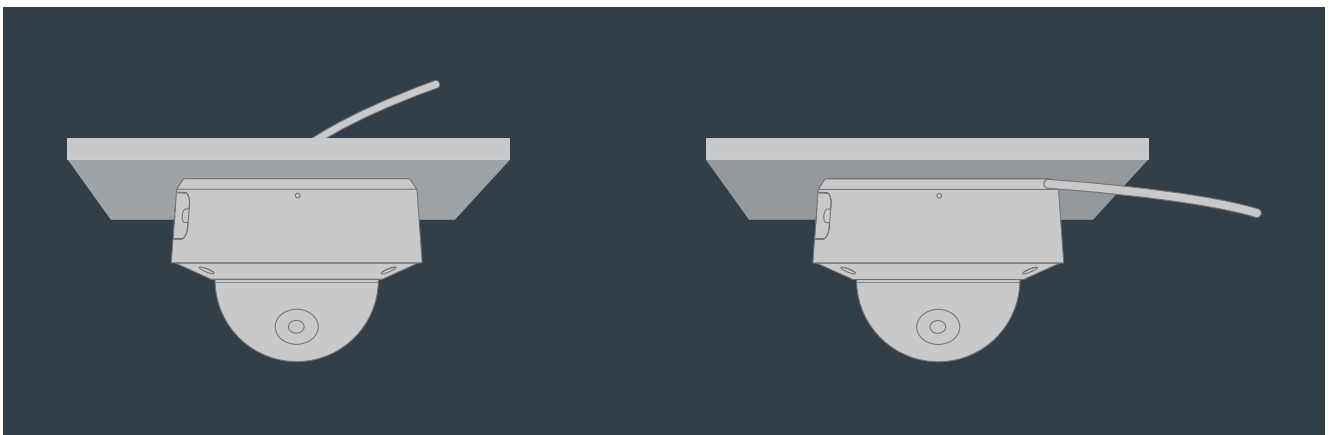

// Smart Detection

Intrusion
Detection

Line-Crossing
Detection

Object Removal
Detection

Object Abandoned
Detection

Scene Change
Detection

Region Entering
Detection

Region Exiting
Detection

Loitering
Detection

Abnormal Sound
Detection

// VIGI Surveillance Solution

The VIGI professional surveillance system by TP-Link is dedicated to protecting the business that you've worked hard to build—whenever, wherever.

Outstanding functions, reliable quality guarantees, and simplified installation work together to ensure your business stays safe and sound.

// Flexible Installation

Easily route your camera's cable into a dropped ceiling or avoid drilling by slotting it through the camera's side outlet.

// Build Features

*SD card is not included in the package.

// Specifications

Camera	
Product Model	InSight S245ZI
Image Sensor	1/2.9" Progressive Scan CMOS
Shutter Speed	1/3 to 1/10000 s
Slow Shutter	Yes
Min. Illumination	0.005 Lux; 0 Lux with IR Light
Day/Night Mechanism	IR Cut Filter
Day/Night Switch	Unified/ Scheduled/ Auto
Lens	
Type	Motorized Varifocal Lens
Focal Length	2.7-13.5 mm (5X Optical Zoom)
Aperture	F1.6
FOV	2.7-13.5 mm: <ul style="list-style-type: none">• Horizontal FOV: 29.6°-102.0°• Vertical FOV: 16.8°-53.8°• Diagonal FOV: 34.1°-122.8°
Lens Mount	φ14
DORI Distance	2.7-13.5 mm: <ul style="list-style-type: none">• Detect: 62-200 m (203-656 ft)• Observe: 27-84 m (89-276 ft)• Recognize: 13-40 m (43-131 ft)• Identify: 7-21 m (23-69 ft)
Angle Adjustment (Manual)	
Range	Pan: 0° to 350°, Tilt: 0° to 75°, Rotate: 0° to 344°
Illuminator	
IR LED	<ul style="list-style-type: none">• Quantity: 4• Range: 60m (197ft)• Wavelength: 850nm
Illuminator On/Off Control	Auto/Scheduled/Always on/Always off